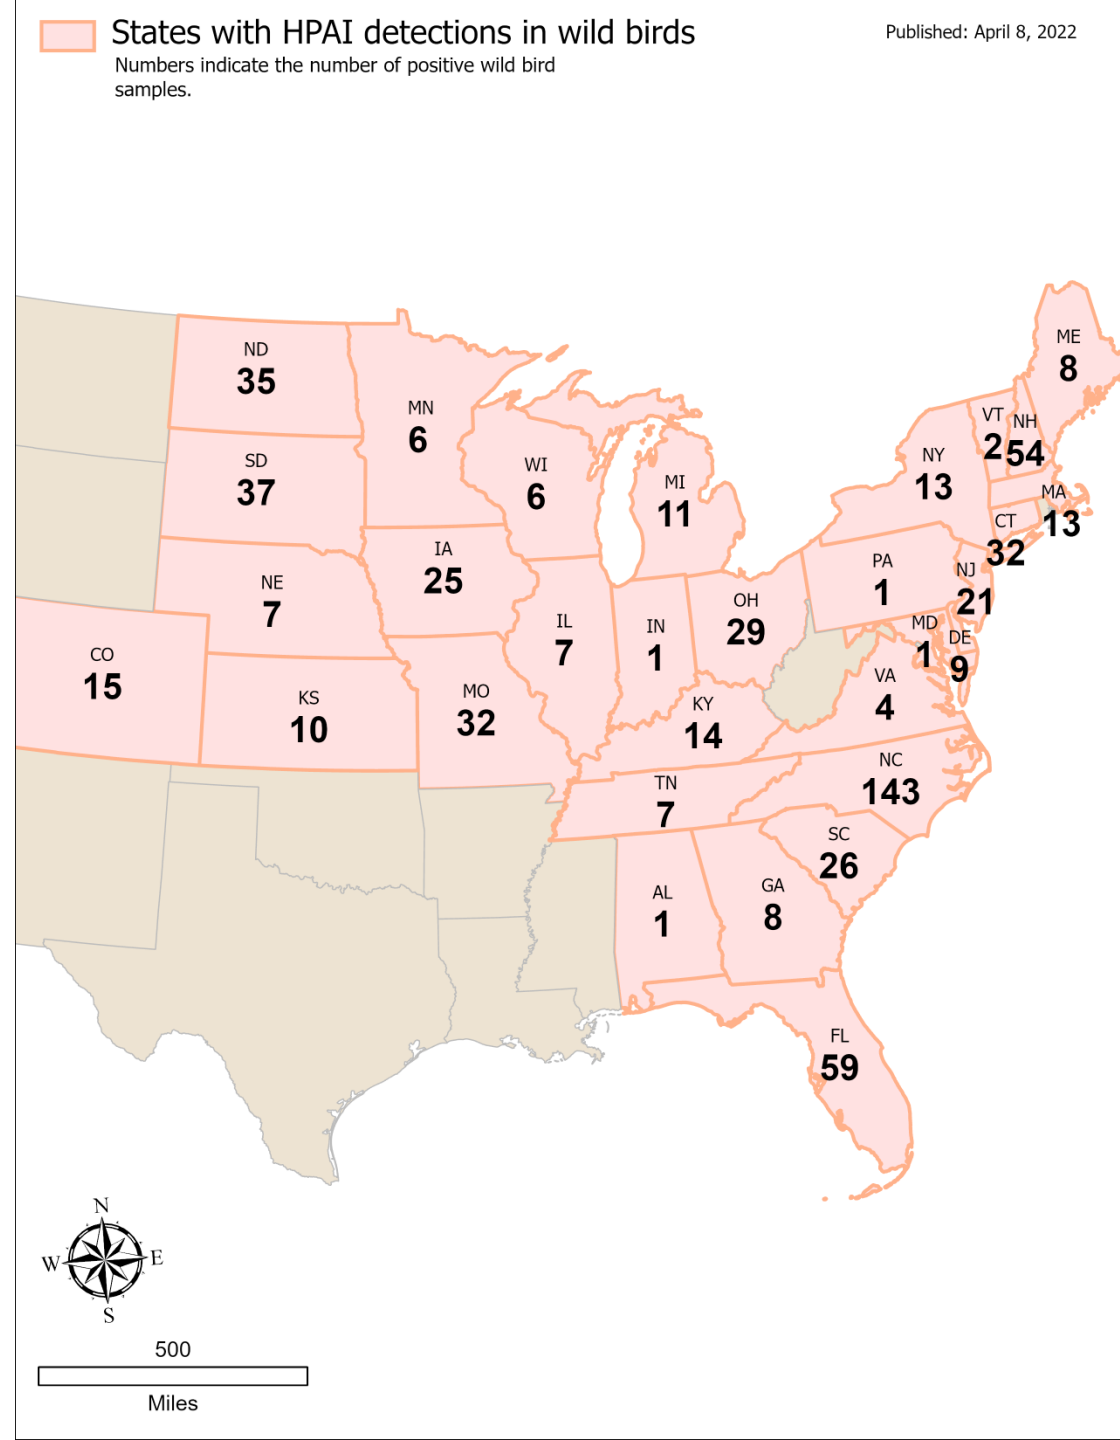

US Wild Bird H5N1 Avian Influenza

- US Wild Bird Information
- Significant number of new cases reported in Colorado
- No new states reporting detections in wild birds

[Live bird migration map](#)

Very high numbers April 7-14
>140 million each night