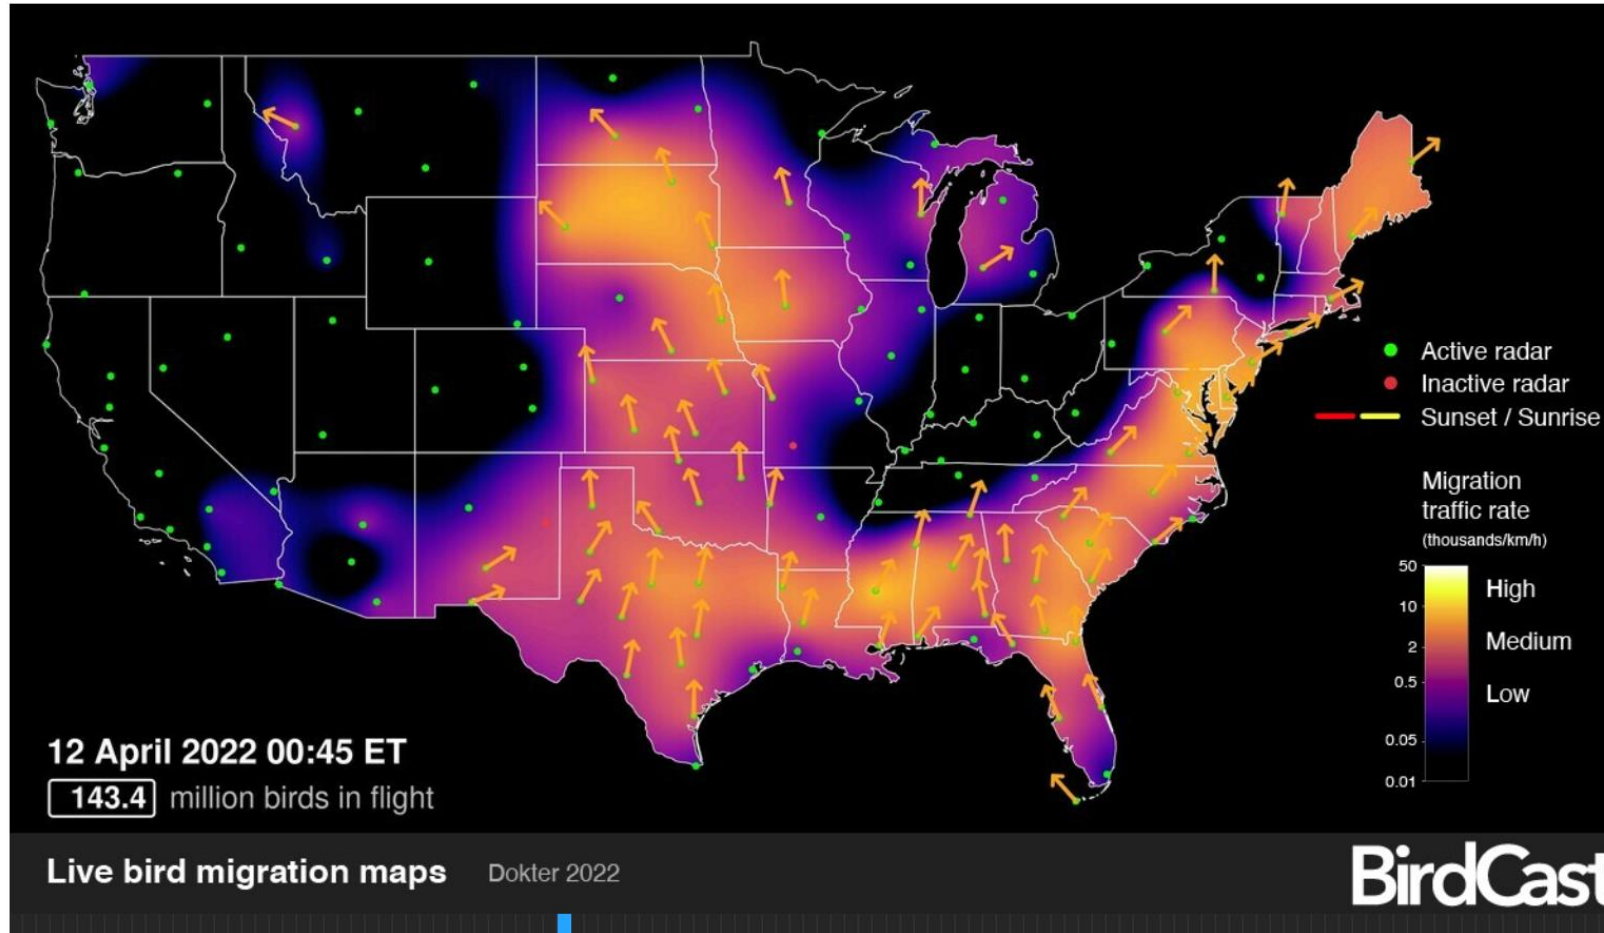

US Wild Bird H5N1 Avian Influenza

- US Wild Bird Information
- Significant number of new cases reported in Colorado
- No new states reporting detections in wild birds

[Live bird migration map](#)

Very high numbers April 7-14
>140 million each night

Wild Bird Migration

Select a date:

2022/04/11

Domestic Detections Since last Meeting

Canadian Detections in Domestic Birds [CFIA Website](#)

[Zone Maps](#)

British Columbia	04/13/2022	Commercial Flock
Quebec	04/13/2022 04/12/2022	Non-commercial flock Commercial flock
Alberta	04/12/2022 04/11/2022 04/10/2022 04/09/2022 04/08/2022 04/06/2022 04/06/2022 04/06/2022	Non-poultry flock Poultry Flock Poultry Flock Poultry Flock Poultry Flock Poultry Flock Poultry Flock Poultry Flock