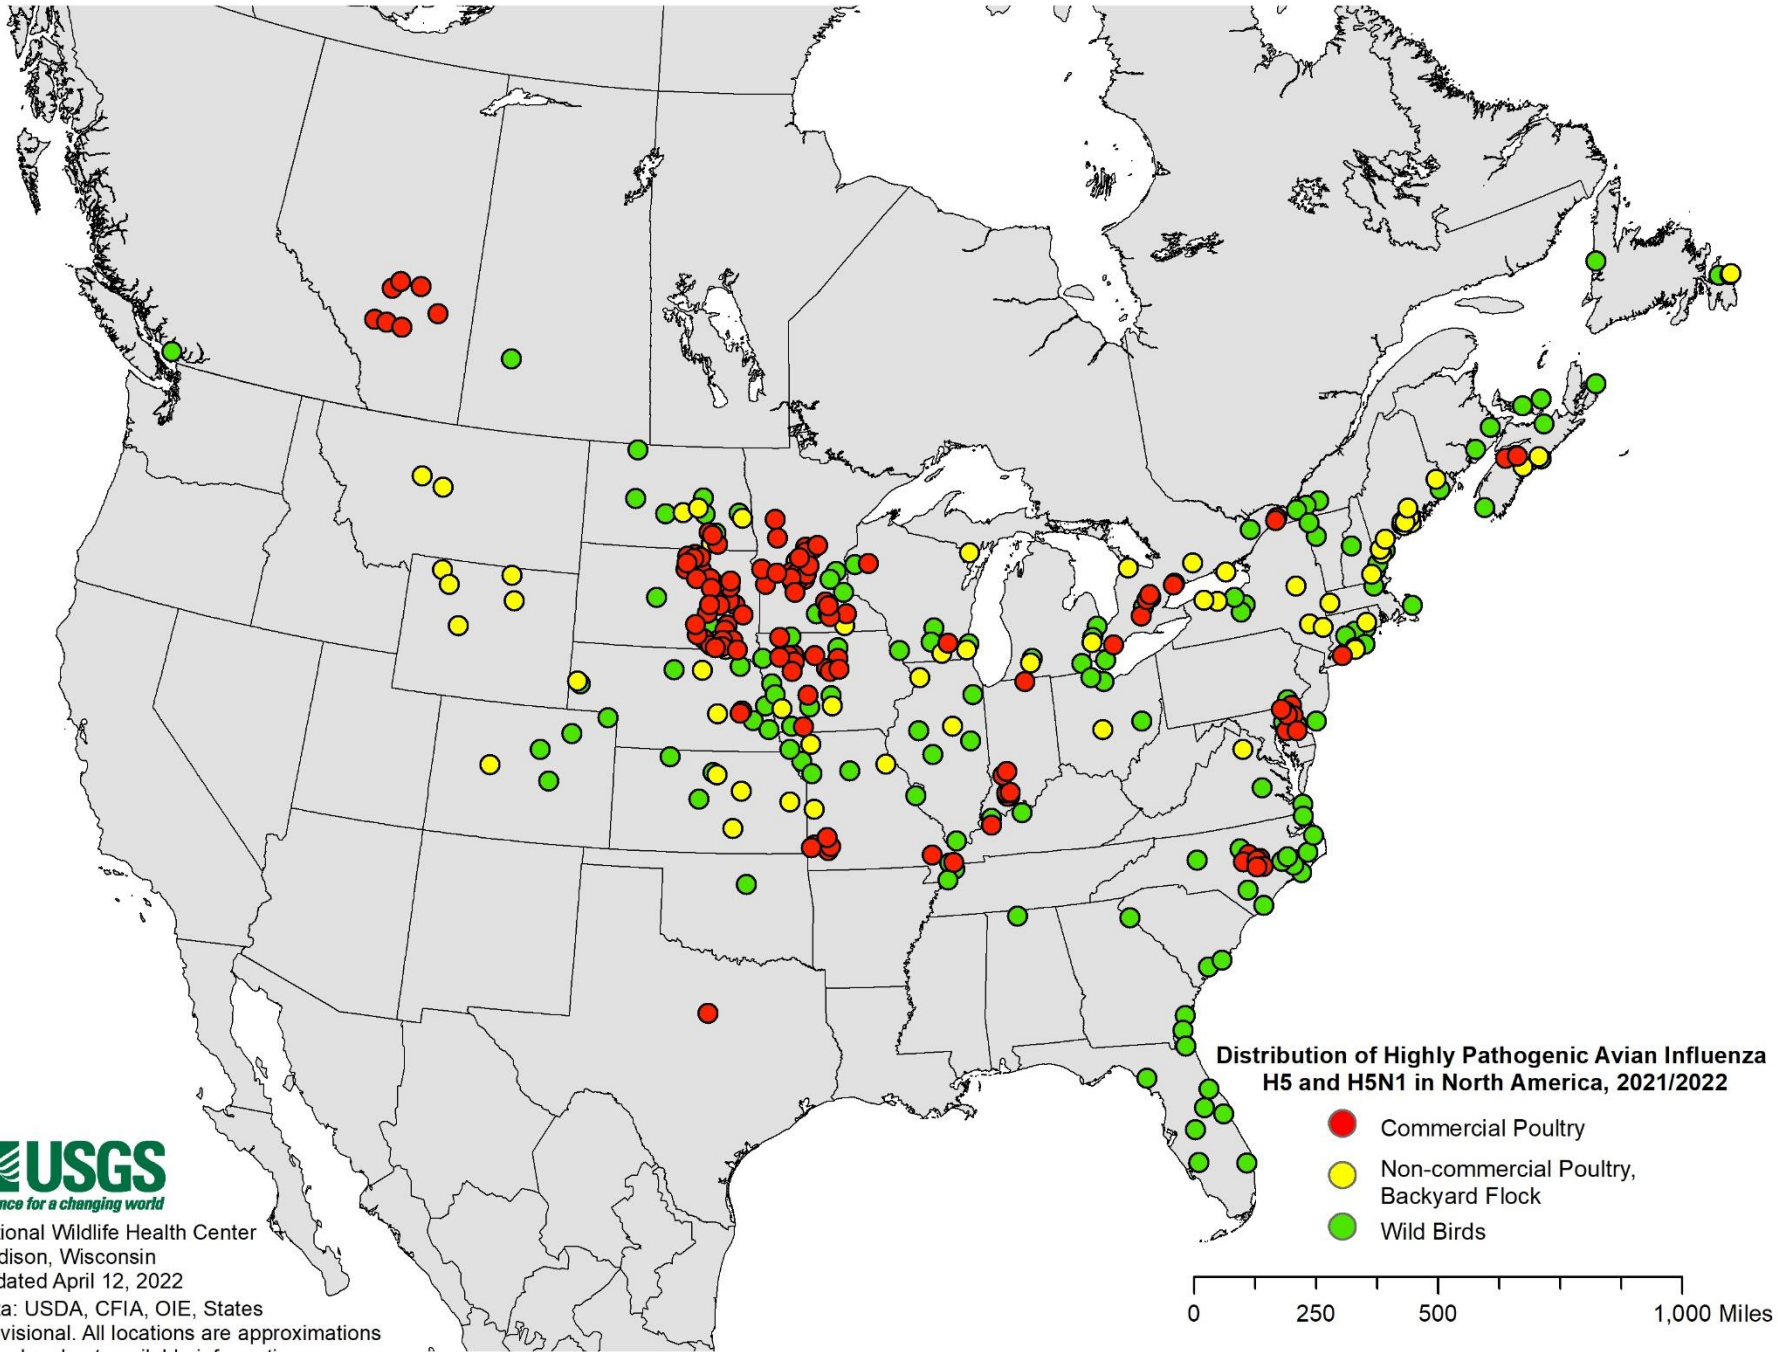

Community for Emerging and Zoonotic Diseases
Identifying emerging risks through collective intelligence

CFIA One Health HPAI Meeting
14 April 2022

www.cezd.ca

USGS Map

National Wildlife Health Center
Madison, Wisconsin
Updated April 12, 2022
Data: USDA, CFIA, OIE, States
Provisional. All locations are approximations
based on best available information.

USDA list of Affected Commercial and Backyard Flocks states with outbreaks reported

Colorado	4/8/2022	Backyard Mixed Species
Montana	4/7/2022 4/7/2022	Backyard Mixed Species Backyard Mixed Species
Michigan	4/11/2022 3/24/2022 2/23/2022	Backyard Mixed Species Backyard Mixed Species Backyard Mixed Species
North Dakota	04/08/2022 04/05/2022 04/04/2022 04/02/2022 04/01/2022 03/31/2022 03/30/2022	Backyard Mixed Species Backyard Mixed Species Commercial Turkeys Commercial Turkeys Commercial Turkeys Backyard chickens Backyard Mixed Species
Wyoming	04/06/2022 04/05/2022 04/01/2022 03/30/2022 03/29/2022	Backyard Mixed Species Backyard Mixed Species Backyard Mixed Species Backyard Mixed Species Backyard Mixed Species
Indiana	4/8/2022 3/1/2022 2/23/2022 2/16/2022 2/8/2022 2/23/2022 2/23/2022	Commercial Duck Breeder Commercial Turkeys Commercial Turkeys Commercial Turkeys Commercial Turkeys Commercial Turkeys Commercial Turkeys

Wild Bird H5N1 Avian Influenza

- [Canadian Wild Bird Information](#)
New Provinces with confirmed cases
 - **Saskatchewan**
 - Quebec
 - Ontario
 - British Columbia
 - PEI
 - Nova Scotia
 - Newfoundland and Labrador
 - New Brunswick